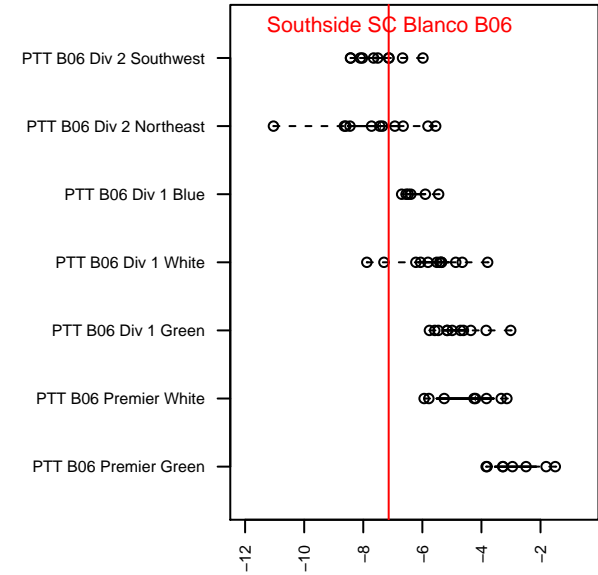

**attack and defense rating
relative to others at age
and all opponents in last 13 months**