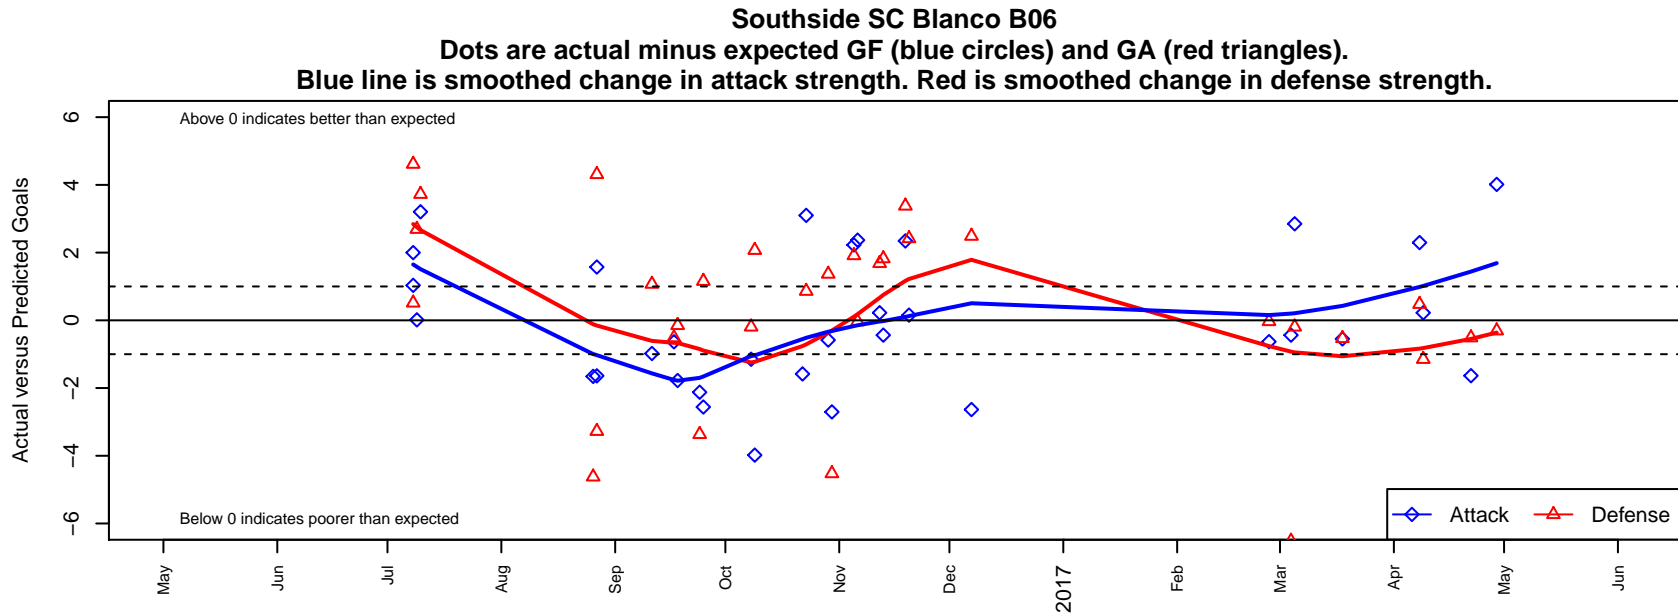

Southside SC Blanco B06

Southside SC
 Tigard, OR
 B06 total strength=577
 attack=0.85 defense=0.25
 fall league = PTT B06 Div 2 Southwest
 spr league = Spr OYS B06 Div 2 Yellow

alt names used:
 SSC U11 Blanco
 SOUTHSIDESSC U11 BLANCO
 SSC 06B Blanco
 SSC 06B Blanco
 SSC 06B Blanco

Venues played:
 2016 PCU Summer Classic U11 Silver
 2016 Chinook Cup U11
 2016 PTT B06 Division 2 Southwest
 2016 OYS Founders Cup B06
 2016 Spr OYS B06 Division 2 Yellow

**attack and defense variance (black dot)
relative to other teams
and top 10 in region**